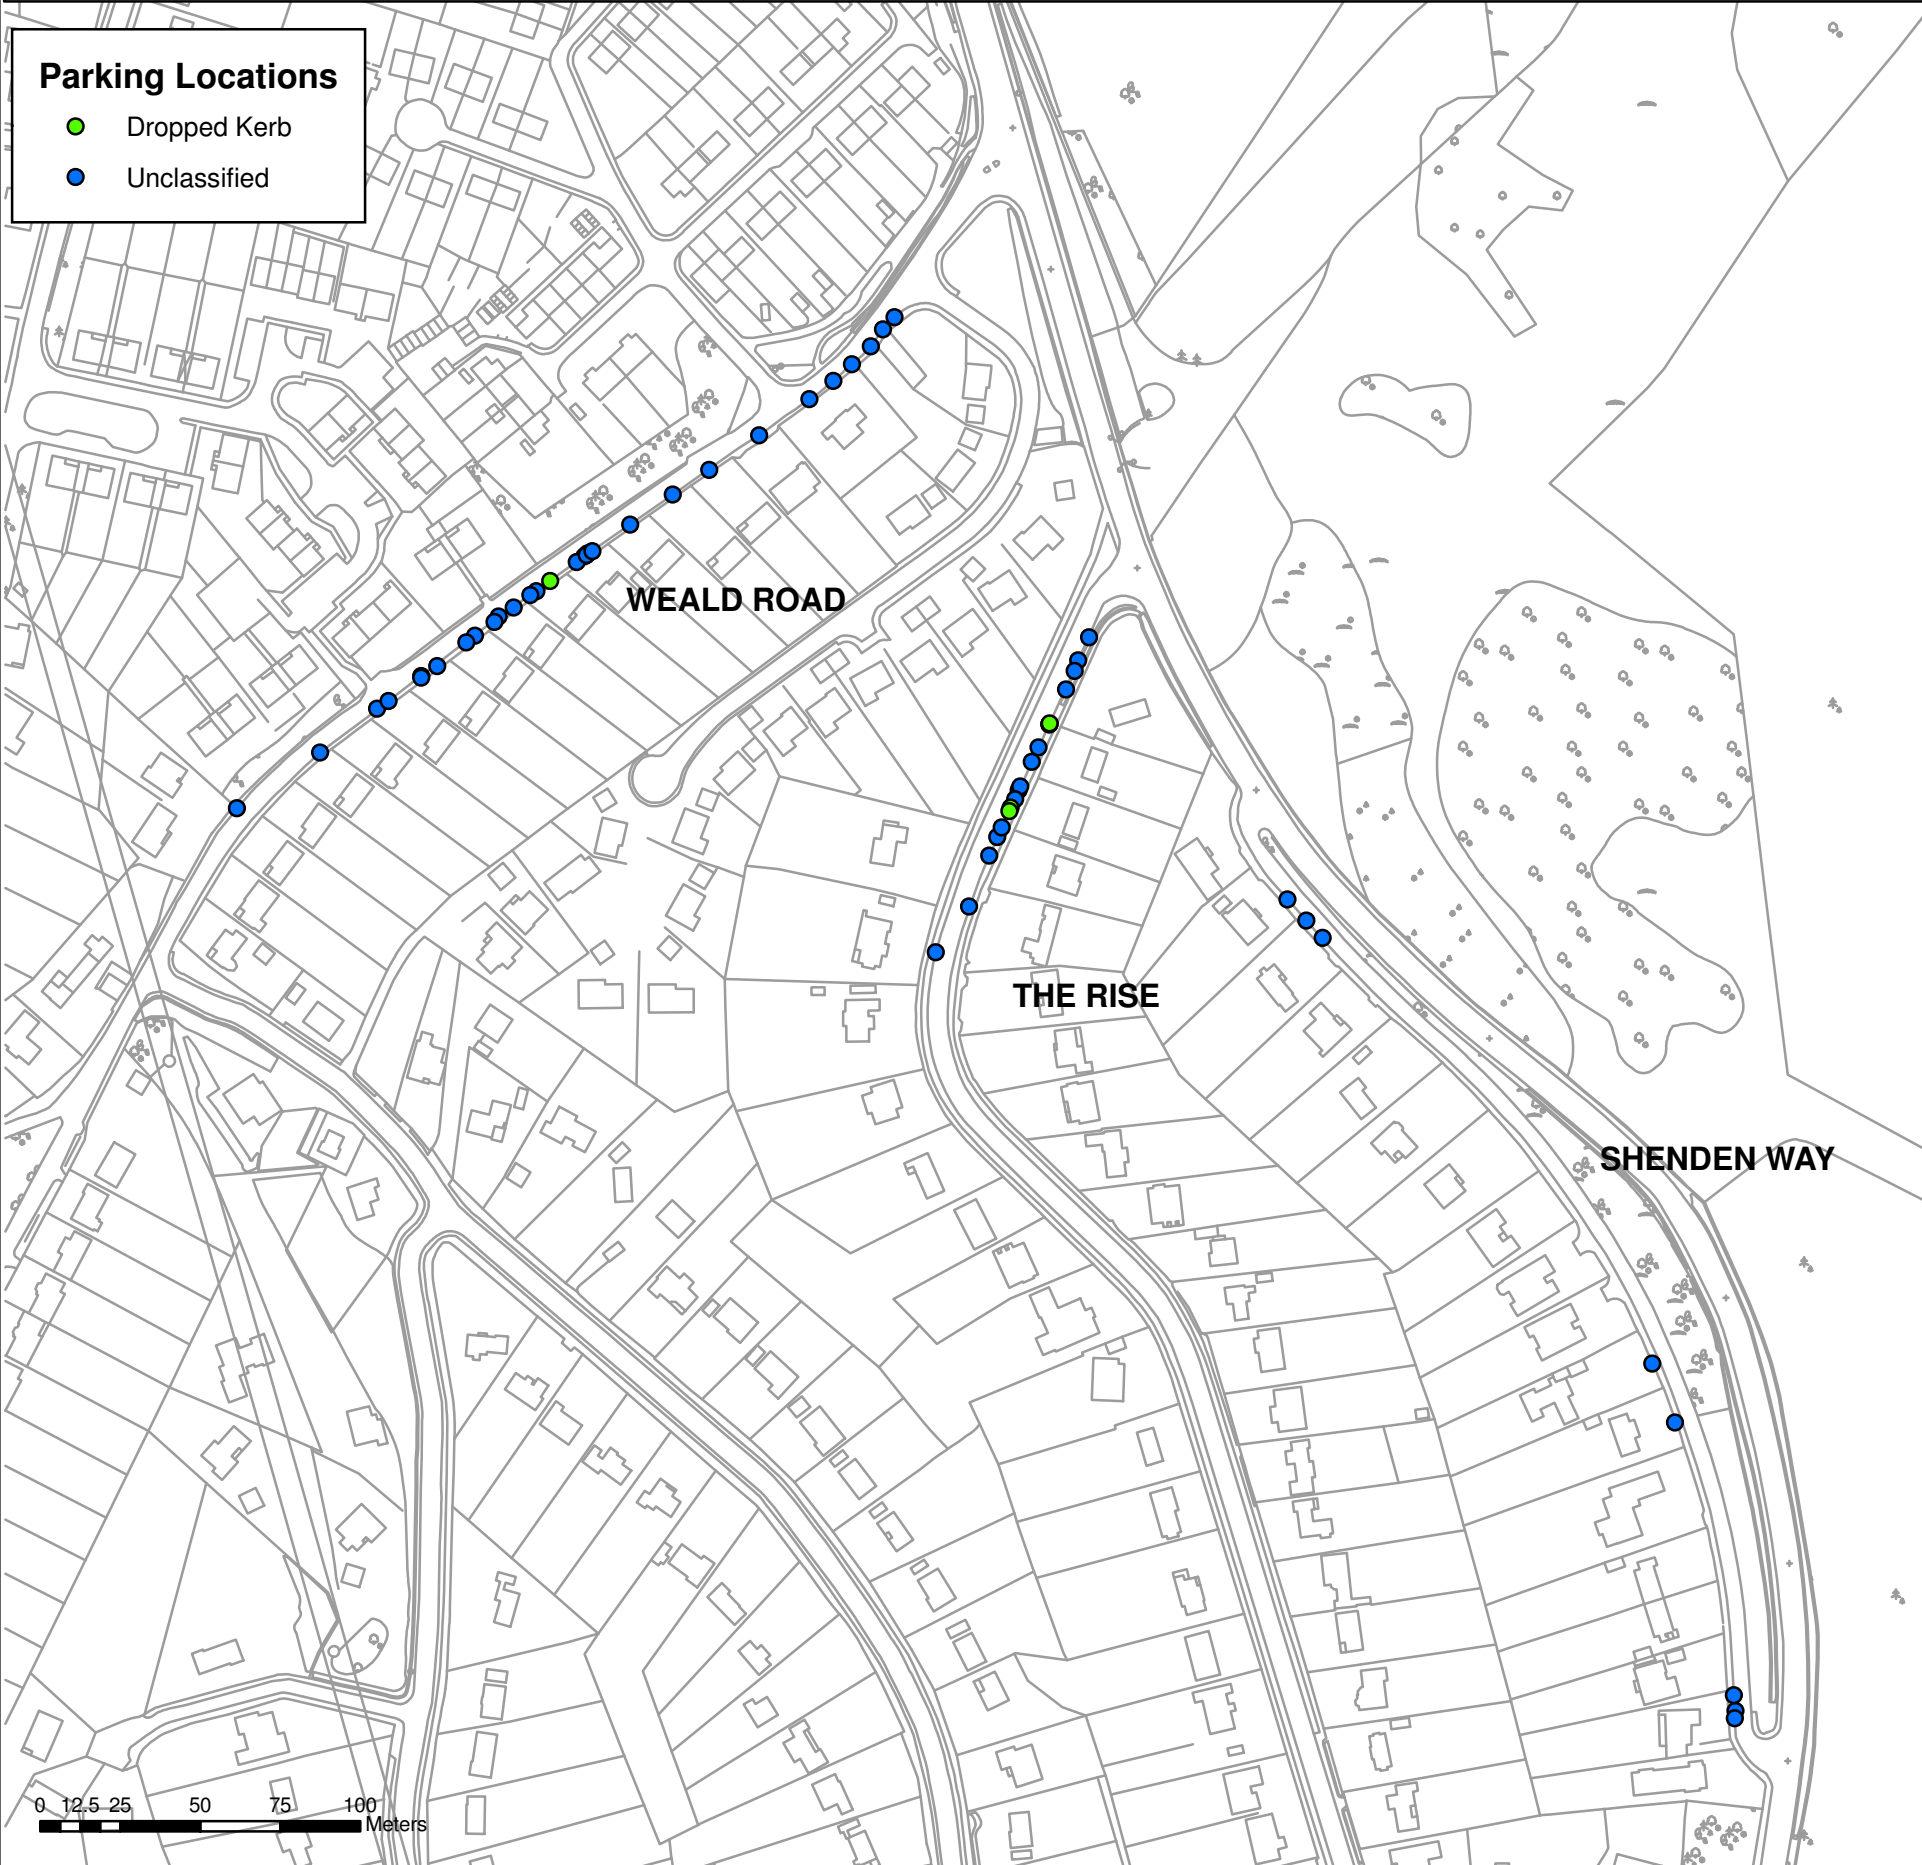

5280 - Sevenoaks Parking Survey, Wednesday 22nd November 2017 (07:00 - 22:00)

Occupancy

Parking Locations

- Dropped Kerb
- Unclassified

Overall Vehicle Occupancy by Street					
TIME PERIOD	07:00 - 10:00	10:00 - 13:00	13:00 - 16:00	16:00 - 19:00	19:00 - 22:00
STREET					
SHENDEN WAY	3	12	18	12	3
THE RISE	3	33	36	30	3
WEALD ROAD	24	51	51	45	27
OCCUPANCY	30	96	105	87	33
OVERALL CAPACITY	312	312	312	312	312